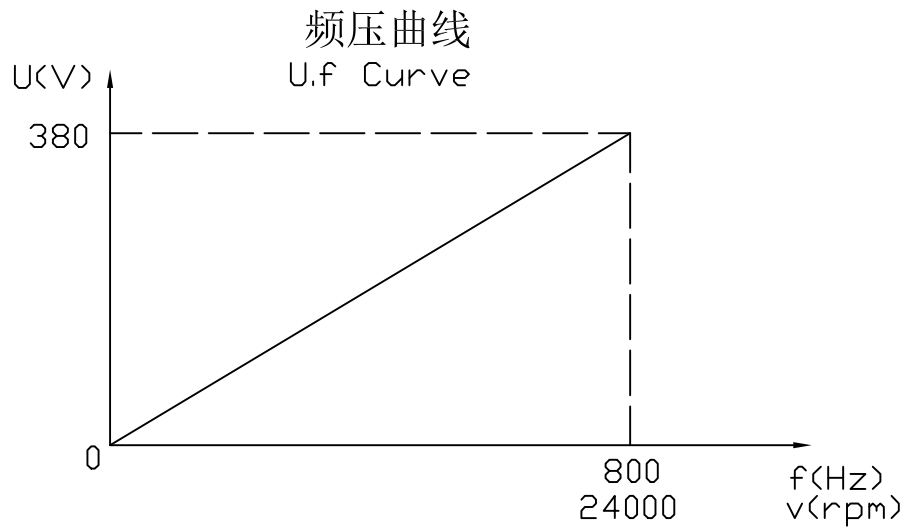

GDL120-30-24Z/5.5
5.5KW 380V 11.0A
800Hz 24000rpm

注: TA:20°C Serv:S1 Water cooling