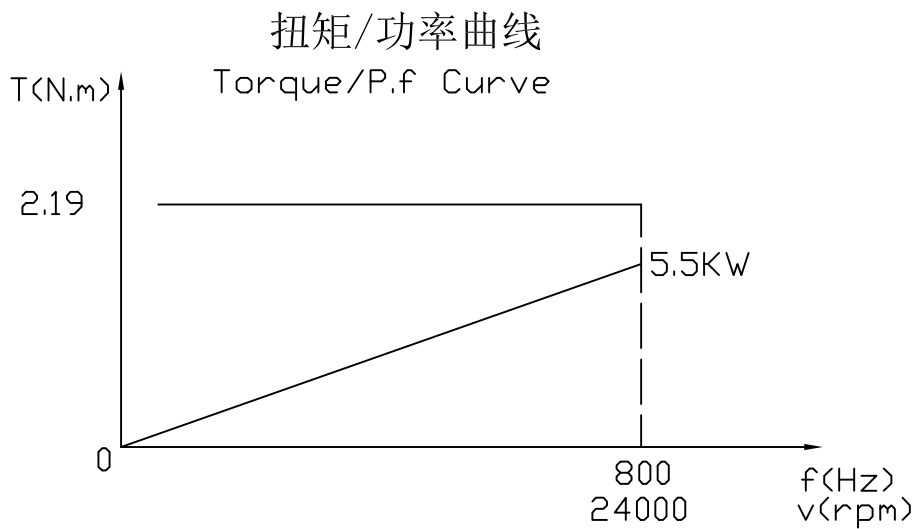

GDL120-30-24Z/5.5
5.5KW 380V 11.0A
800Hz 24000rpm

注: TA:20°C Serv:S1 Water cooling